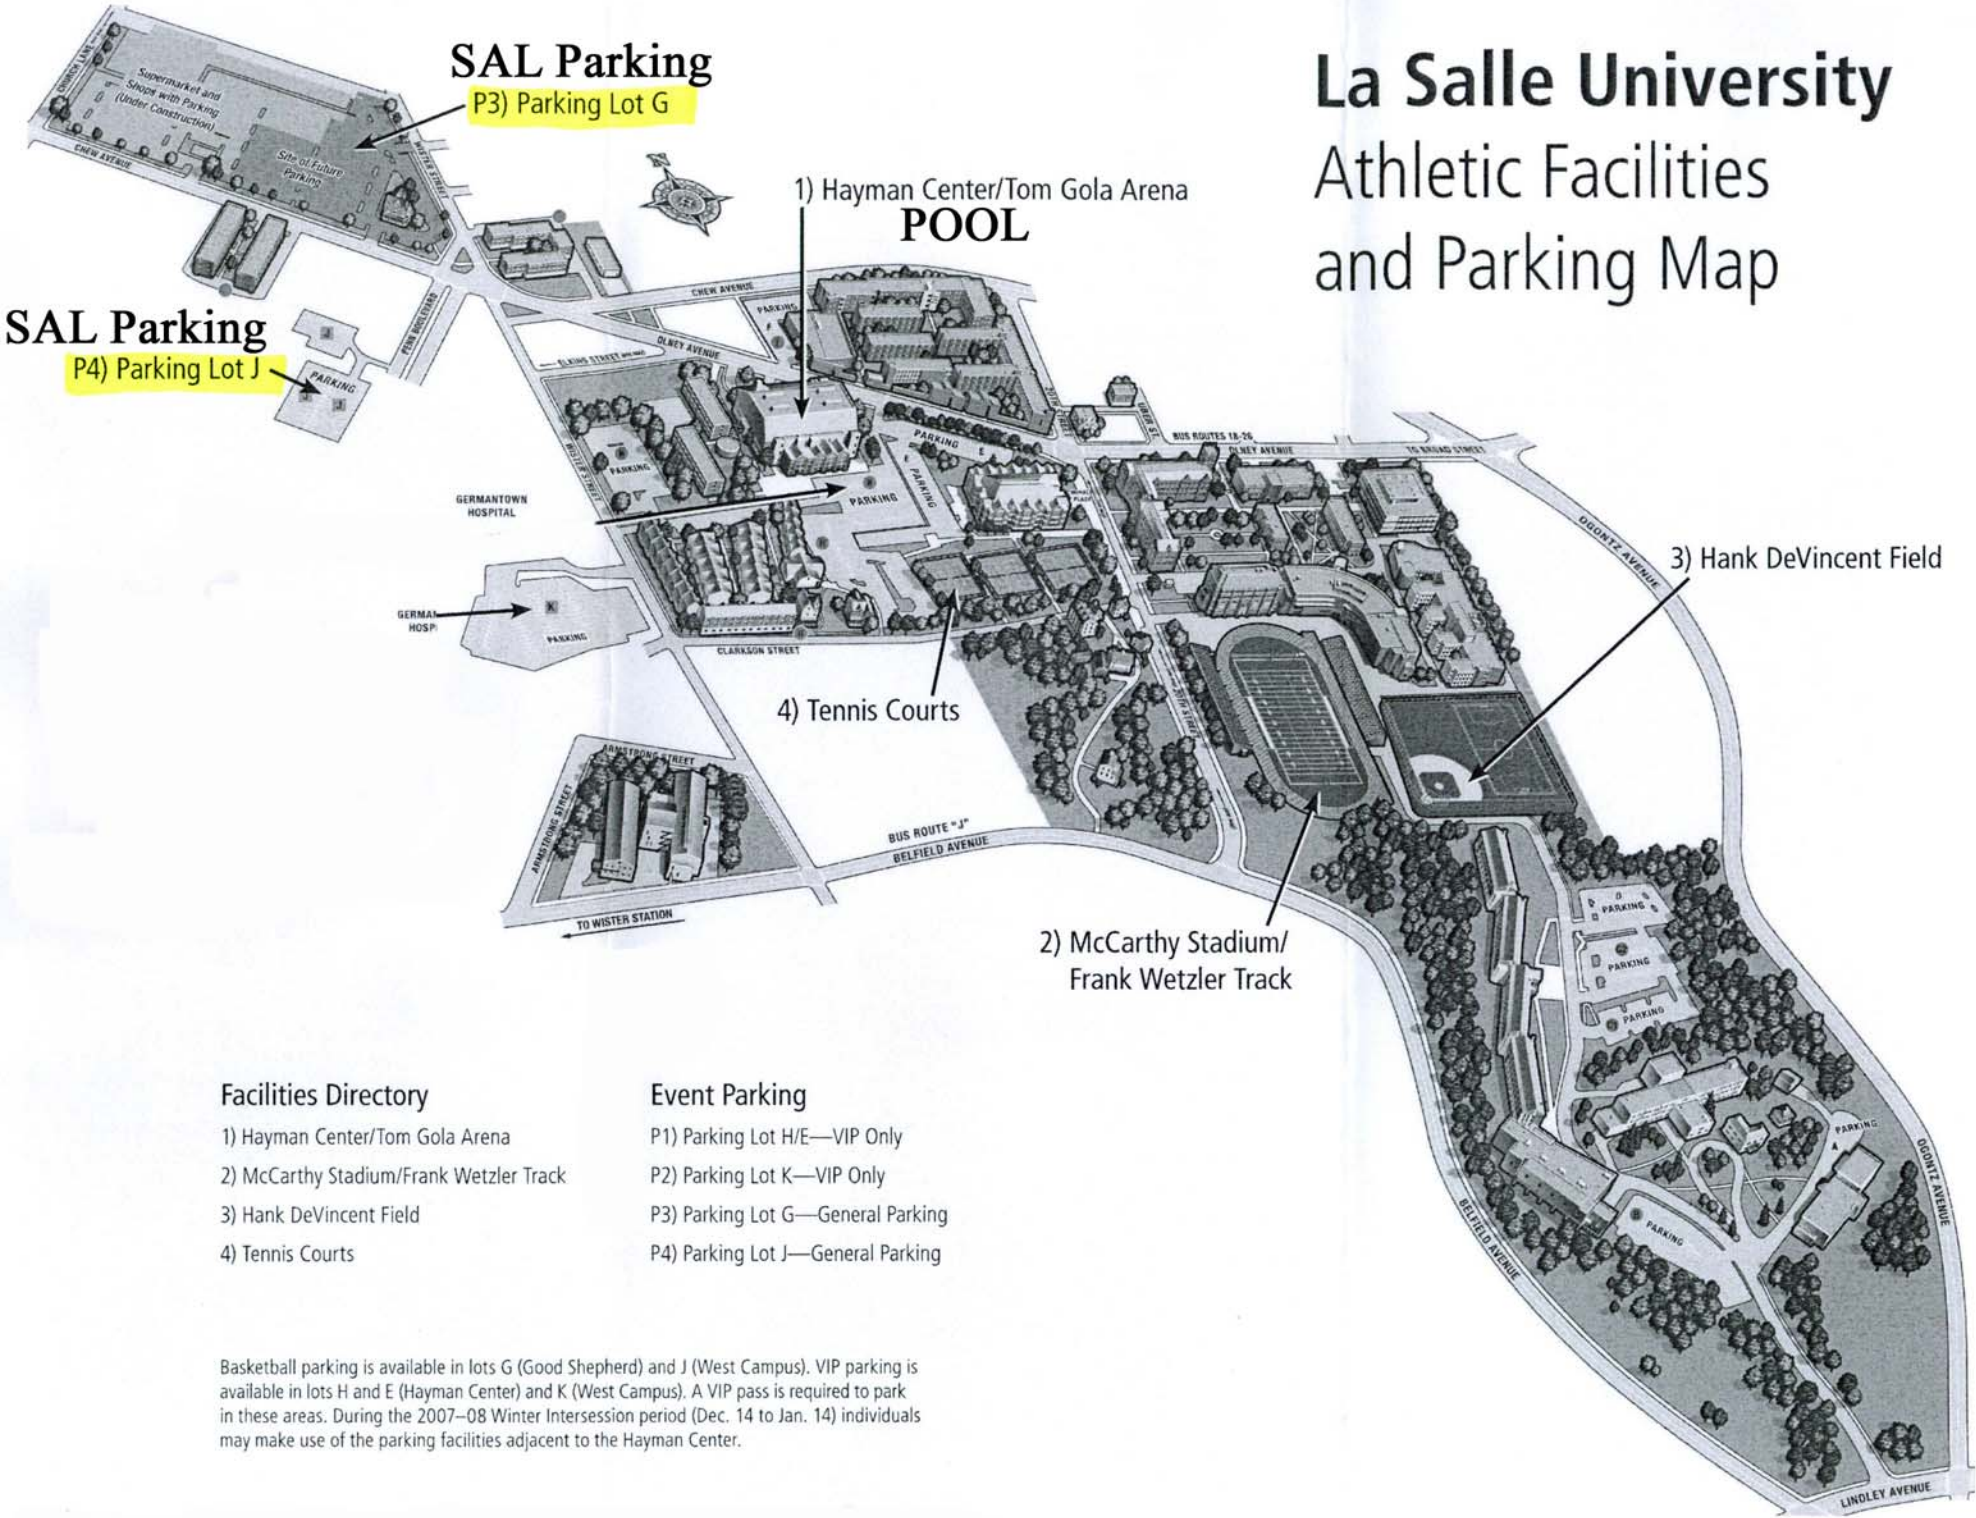

La Salle University Athletic Facilities and Parking Map

SAL Parking
P3) Parking Lot G

SAL Parking
P4) Parking Lot J

1) Hayman Center/Tom Gola Arena
POOL

3) Hank DeVincent Field

4) Tennis Courts

2) McCarthy Stadium/
Frank Wetzler Track

Facilities Directory

- 1) Hayman Center/Tom Gola Arena
- 2) McCarthy Stadium/Frank Wetzler Track
- 3) Hank DeVincent Field
- 4) Tennis Courts

Event Parking

- P1) Parking Lot H/E—VIP Only
- P2) Parking Lot K—VIP Only
- P3) Parking Lot G—General Parking
- P4) Parking Lot J—General Parking

Basketball parking is available in lots G (Good Shepherd) and J (West Campus). VIP parking is available in lots H and E (Hayman Center) and K (West Campus). A VIP pass is required to park in these areas. During the 2007–08 Winter Intersession period (Dec. 14 to Jan. 14) individuals may make use of the parking facilities adjacent to the Hayman Center.